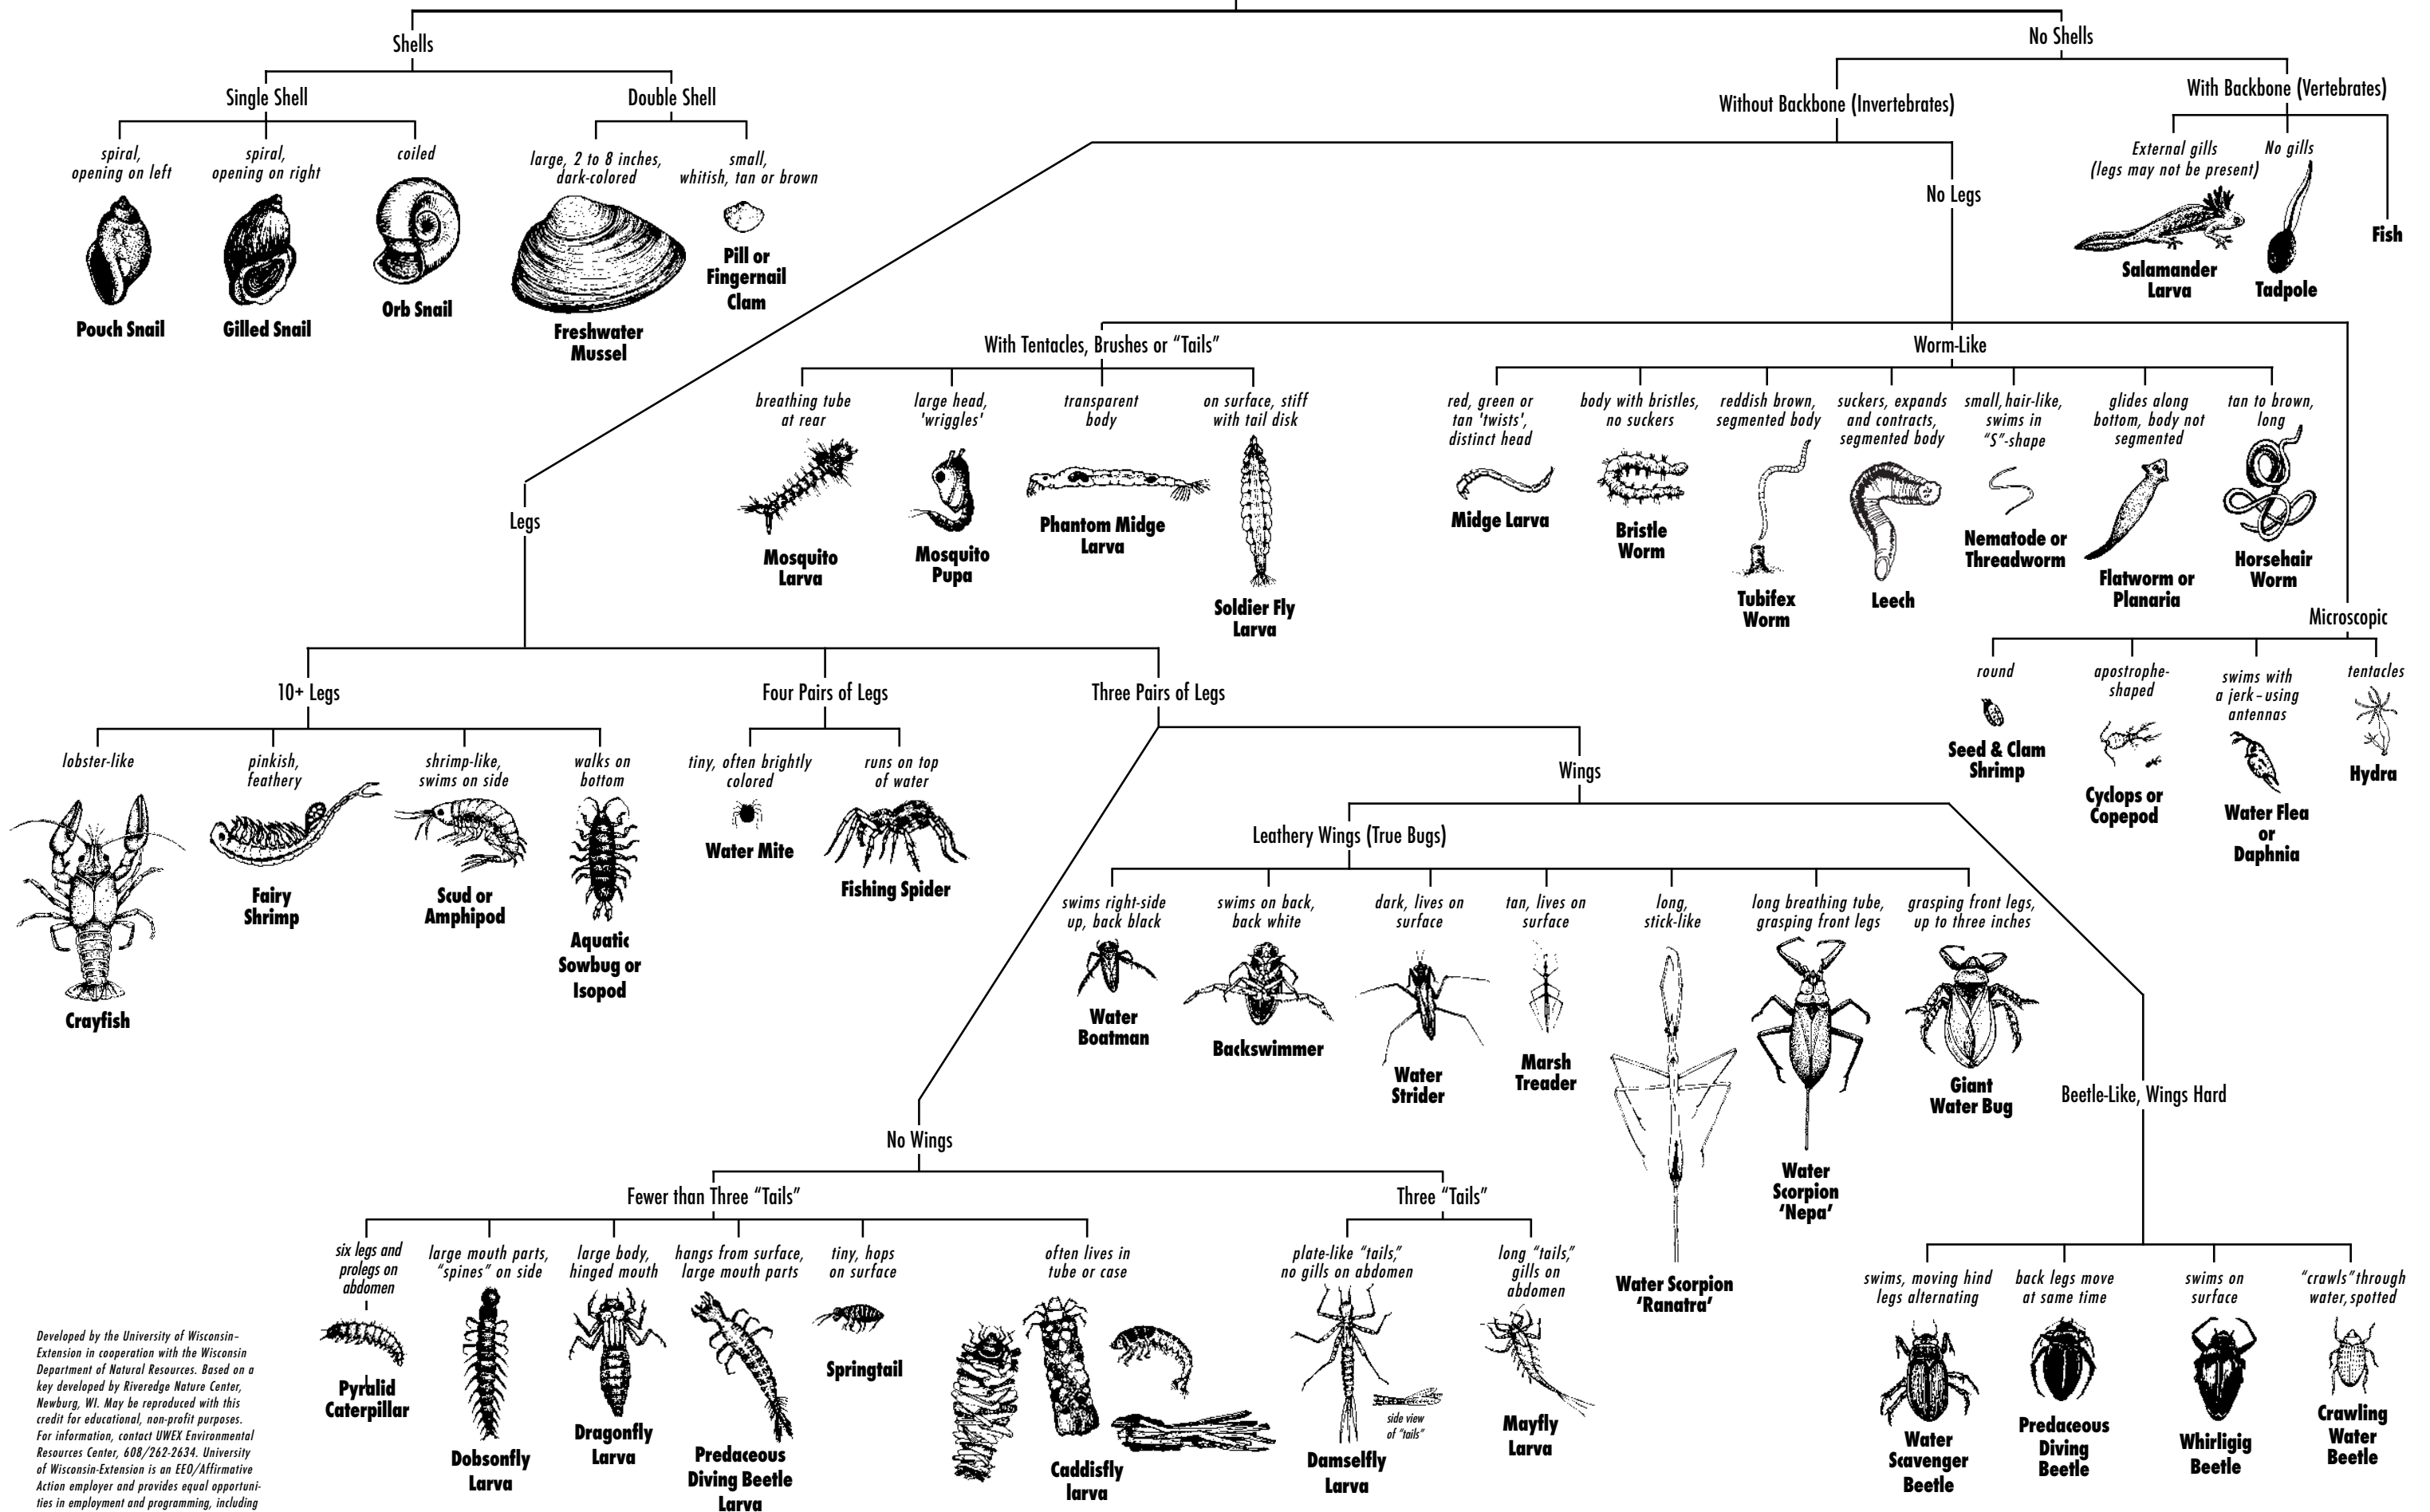

Key to Life in the Pond

(Sizes of illustrations are not proportional.)

Developed by the University of Wisconsin-Extension in cooperation with the Wisconsin Department of Natural Resources. Based on a key developed by Riveredge Nature Center, Newburg, WI. May be reproduced with this credit for educational, non-profit purposes. For information, contact UWEX Environmental Resources Center, 608/262-2634. University of Wisconsin-Extension is an EEO/Affirmative Action employer and provides equal opportunities in employment and programming, including Title IX and ADA requirements.