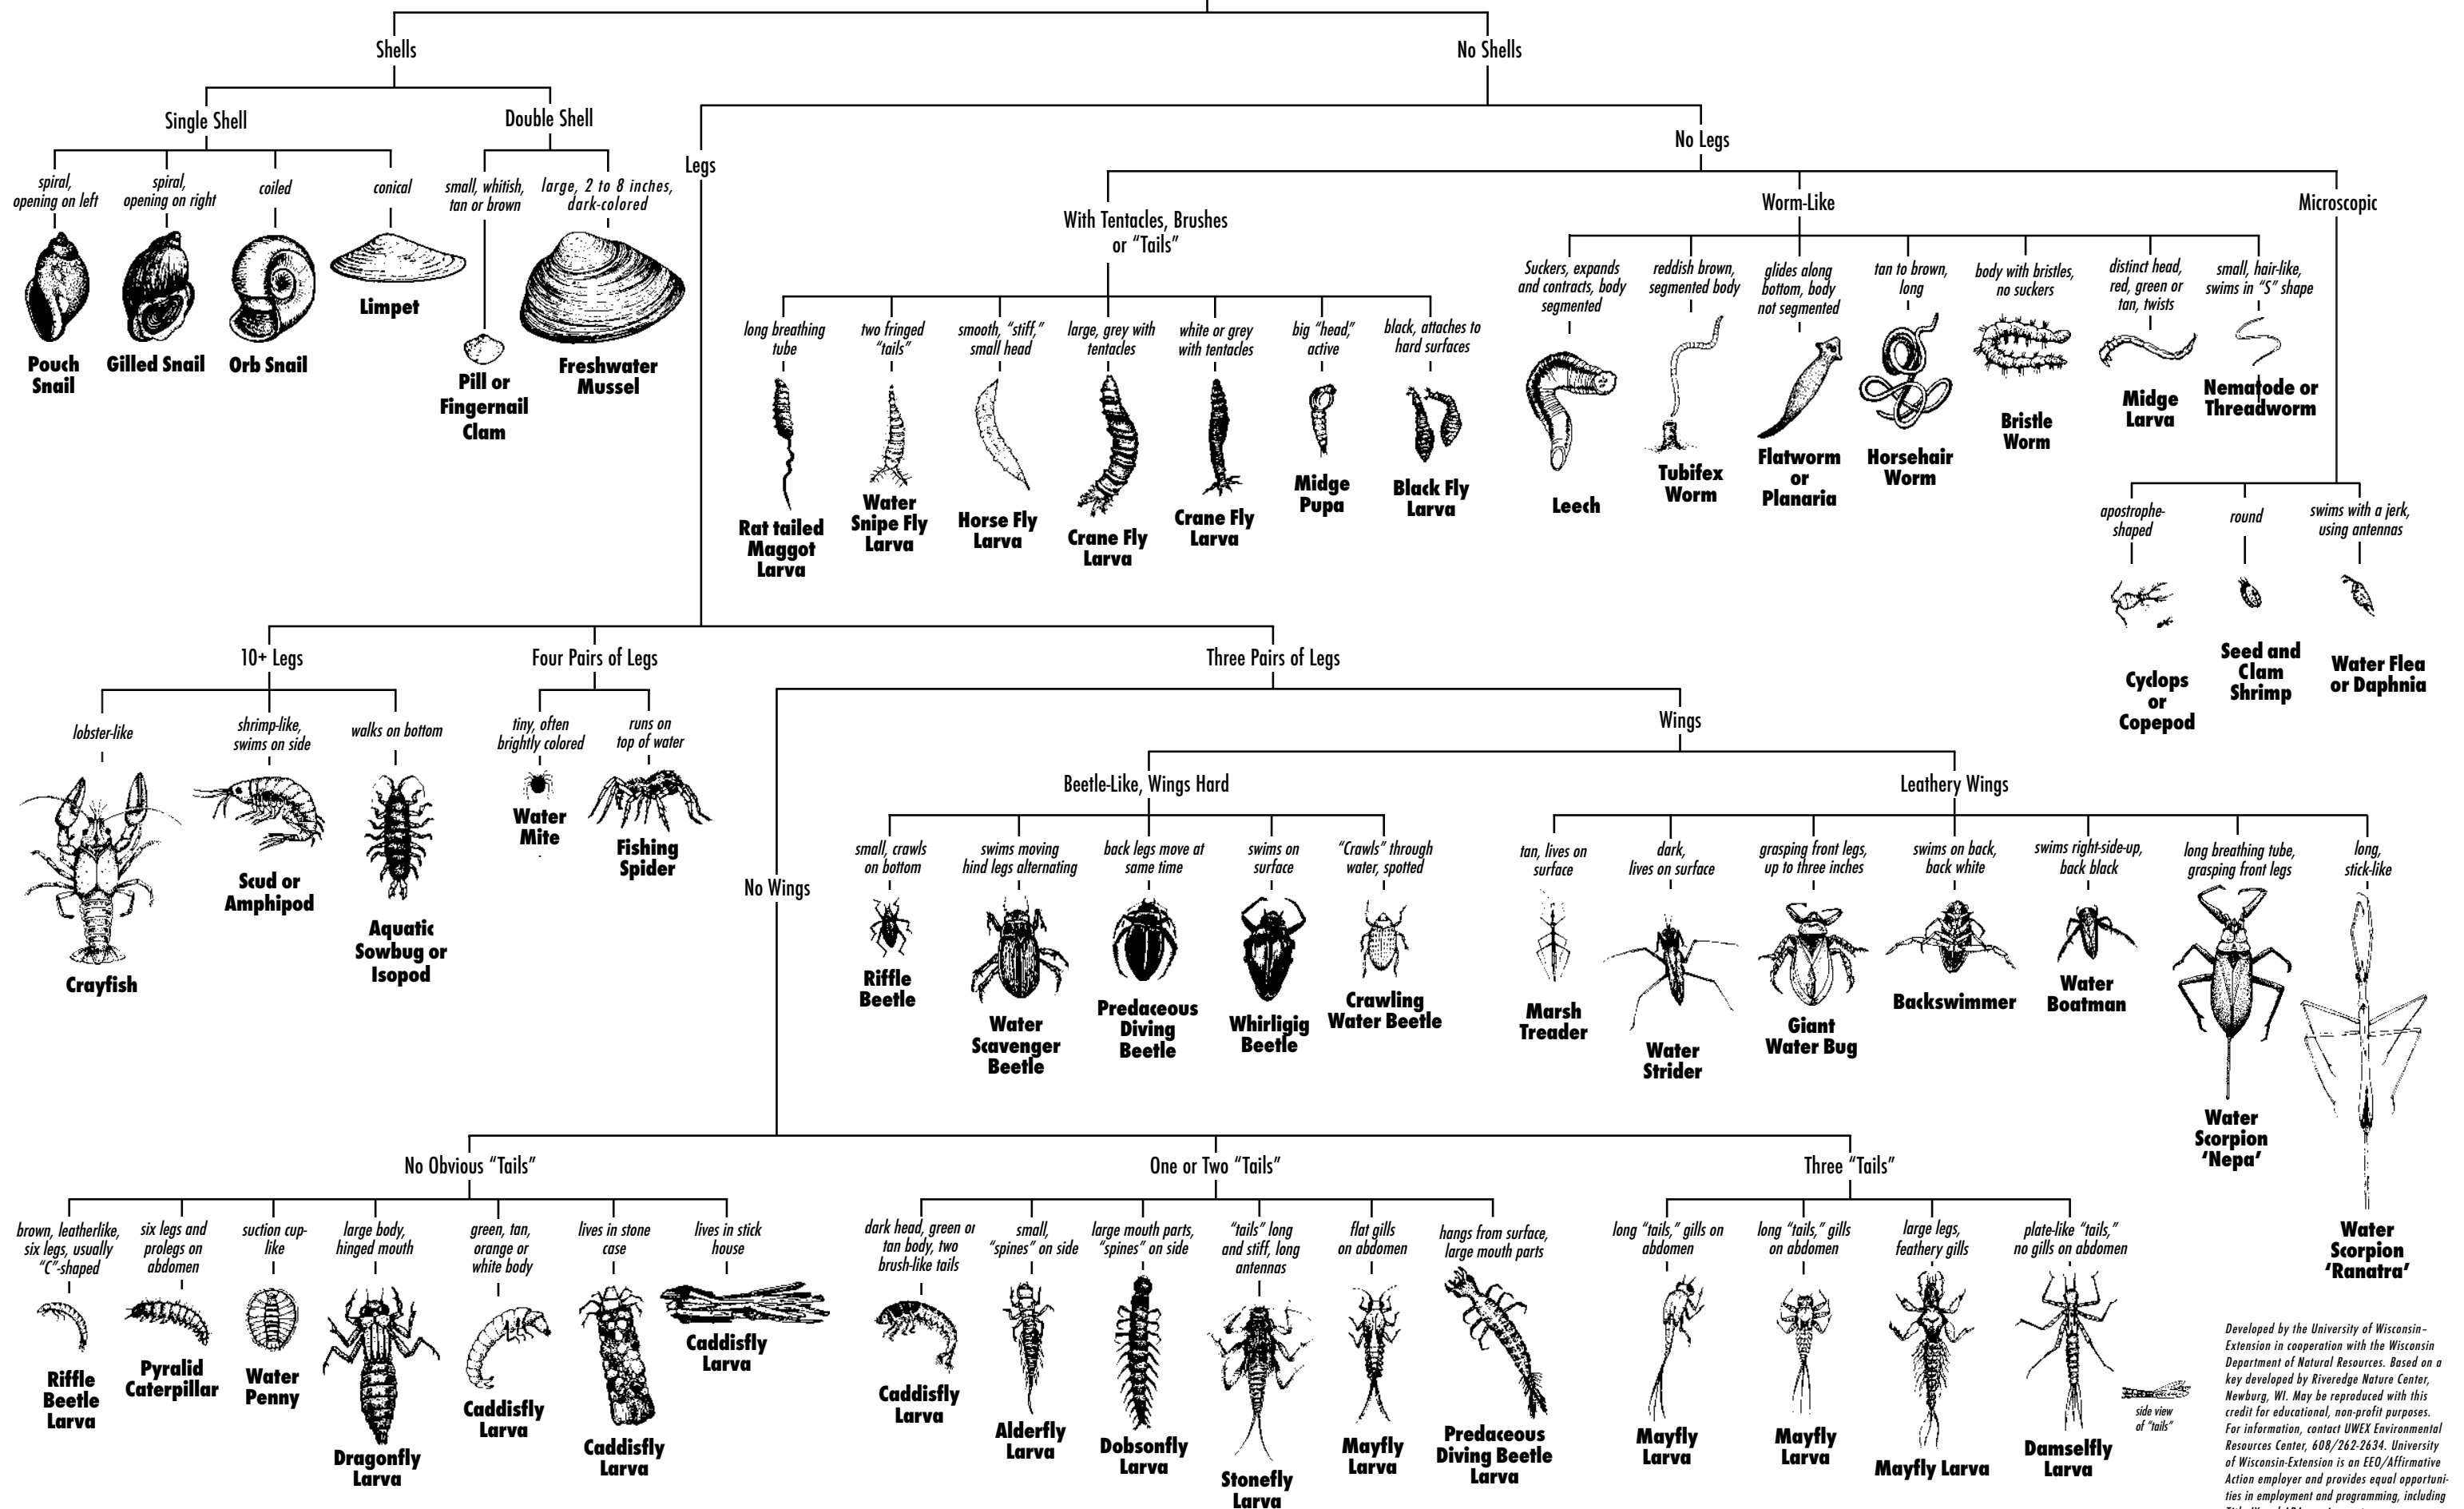

Key to Macroinvertebrate Life in the River

(Sizes of illustrations are not proportional.)

Developed by the University of Wisconsin-Extension in cooperation with the Wisconsin Department of Natural Resources. Based on a key developed by Riveredge Nature Center, Newburg, WI. May be reproduced with this credit for educational, non-profit purposes. For information, contact UWEX Environmental Resources Center, 608/262-2634. University of Wisconsin-Extension is an EEO/Affirmative Action employer and provides equal opportunities in employment and programming, including Title IX and ADA requirements.